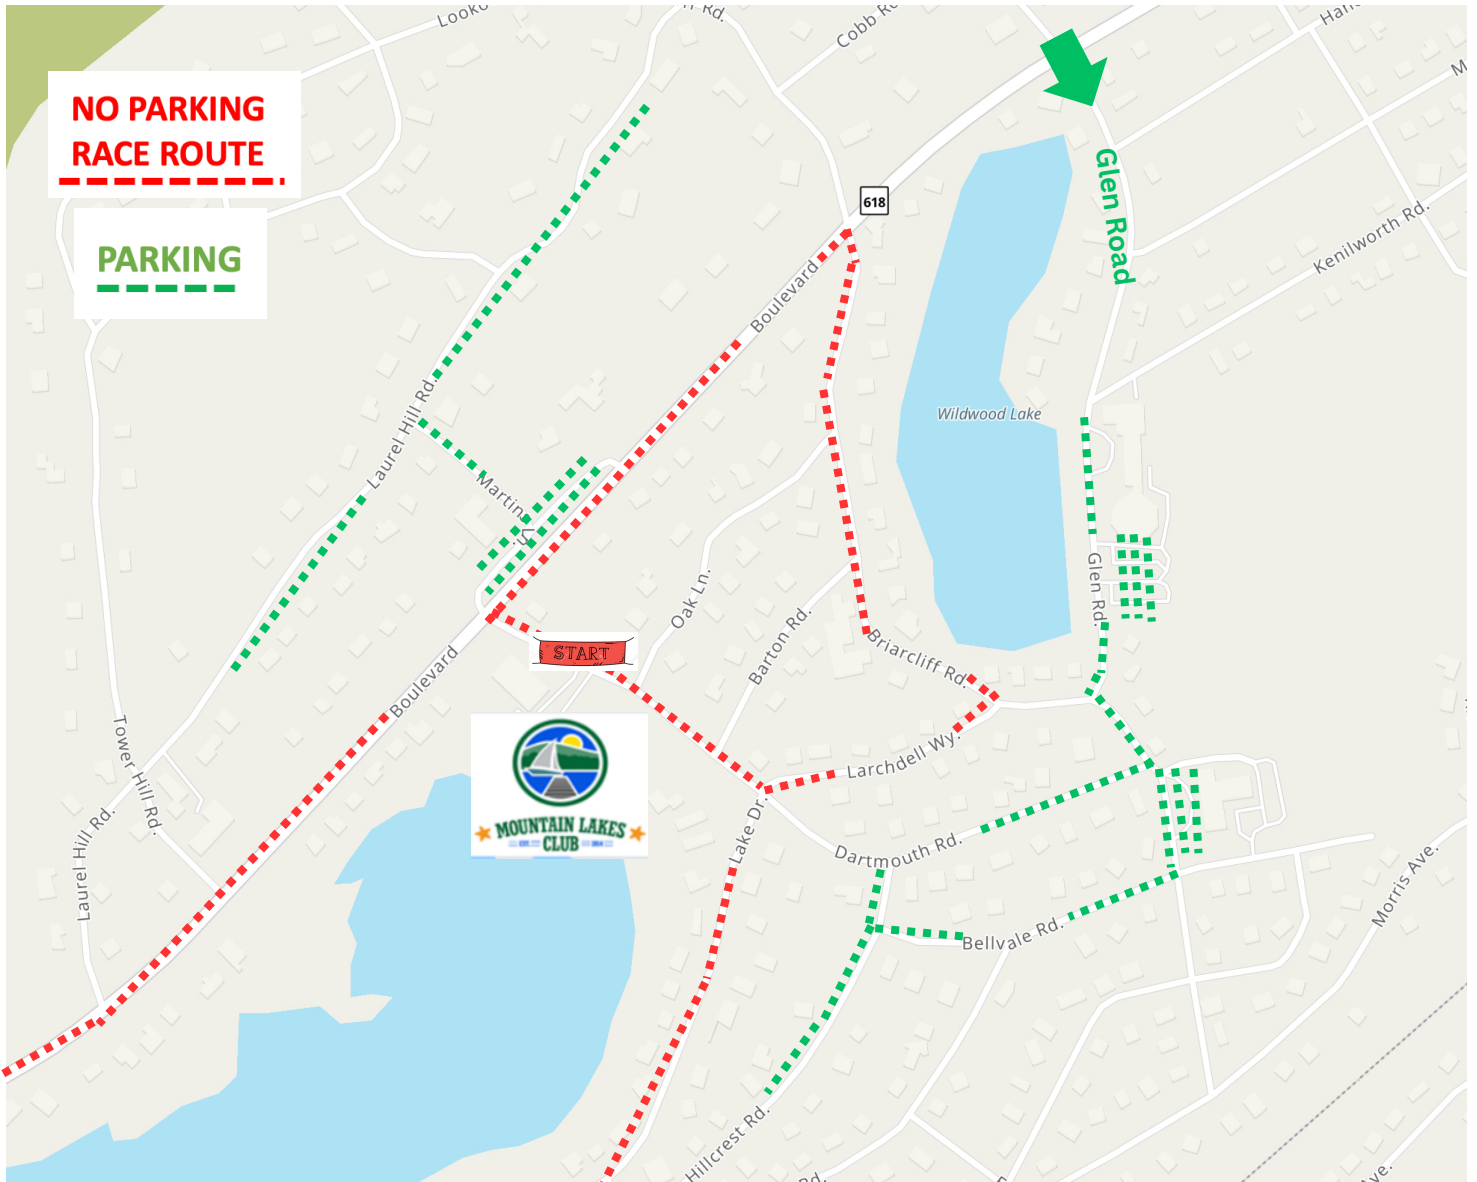

TYPE 1 WILLPOWER

Parking Map

- Look for our parking volunteers' **orange vests**.
- They will direct you to a great parking space.
- You can walk to the Mountain Lakes Club from all **green parking areas** in under 10 minutes.
- PLEASE ARRIVE EARLY. You'll be happier if you do.